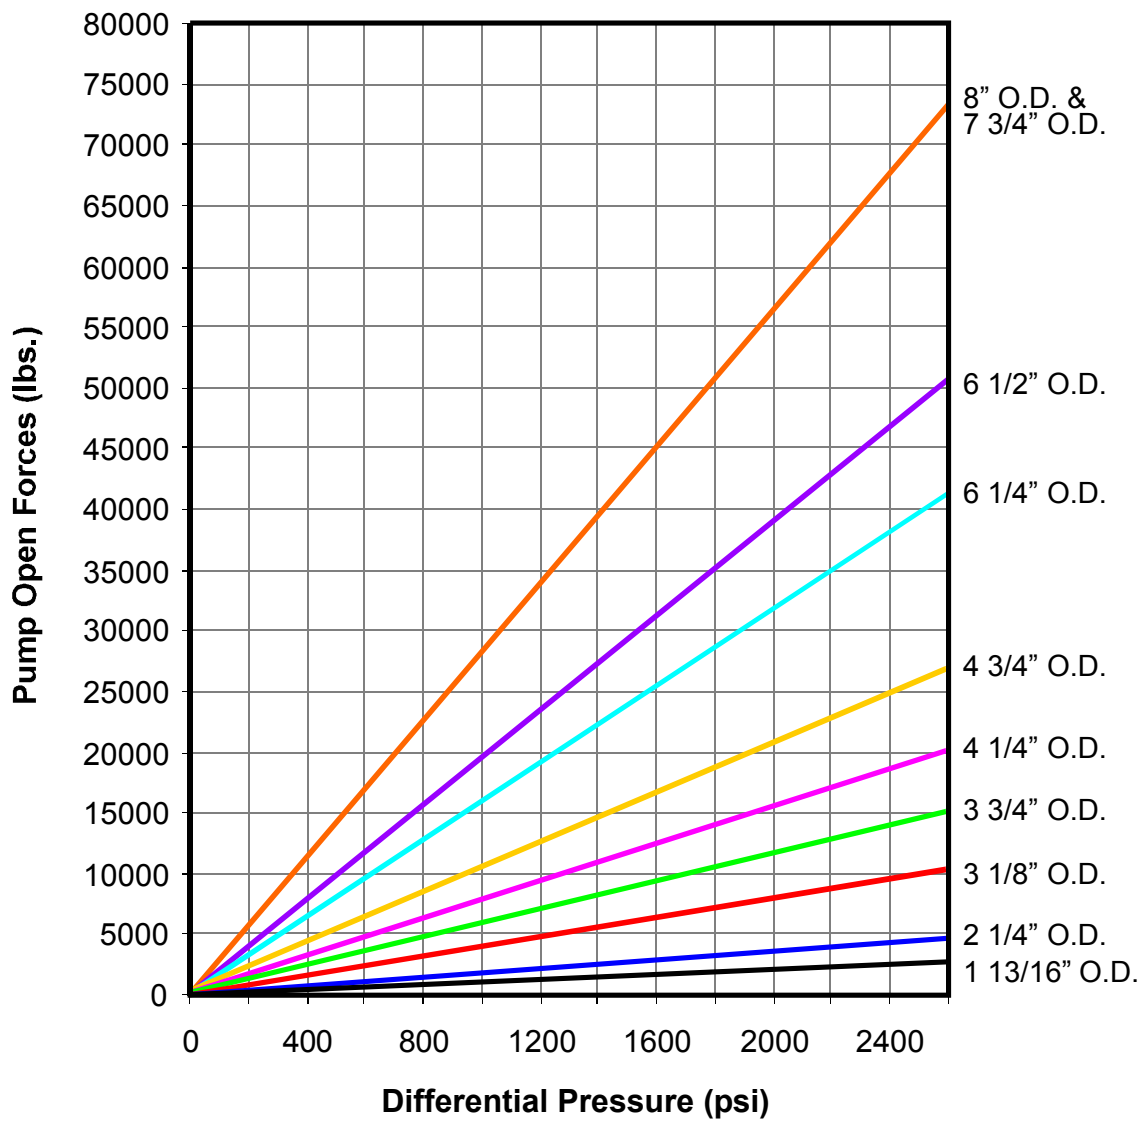

Pump Open Force

Dailey® Hydraulic Fishing Jars

Pump pressure effects cocking and down jarring. Reduce pump to idle before attempting to cork or jar down.