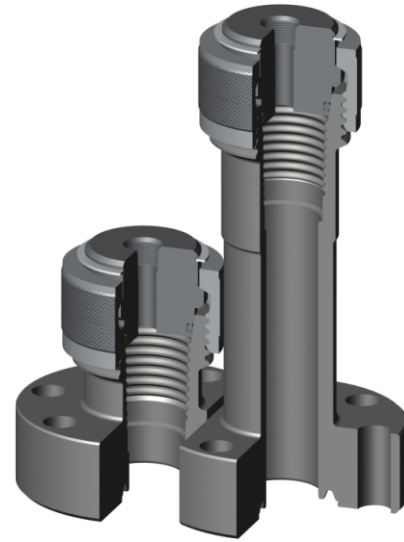

Dual-String Treetop Adapters

Weatherford's WFT-DRX dual-string treetop adapters are designed for side-by-side use on independent flanged multistring Christmas tree runs. The adapters provide ready access for wireline, lubricators, and other downhole equipment and have an API segmented WFT-DRX flanged bottom connection. All adapters provide a quick-change union connection with a pressure bleed-off port and upset tubing lift threads.

Specifications

Dimensional Data*									
Nominal Flange Size (in.)	A (in.)	B (in.)	C (in.)	D (in.)	E (in.)	F (in.)	H (in.)	J (in.)	K (in.)
1-3/4	1-3/8	5	10-7/8	3-3/8	9-1/4	1-1/16	1-3/8	1-11/16	2
2	1-3/4	6-1/2	13	3-3/4	10-1/4	1-29/64	1-33/64	2-1/16	2-1/4
2-1/2	2-7/32	7-1/8	11-7/8	5	9-3/4	1-55/64	1-55/64	2-5/8	2-7/16