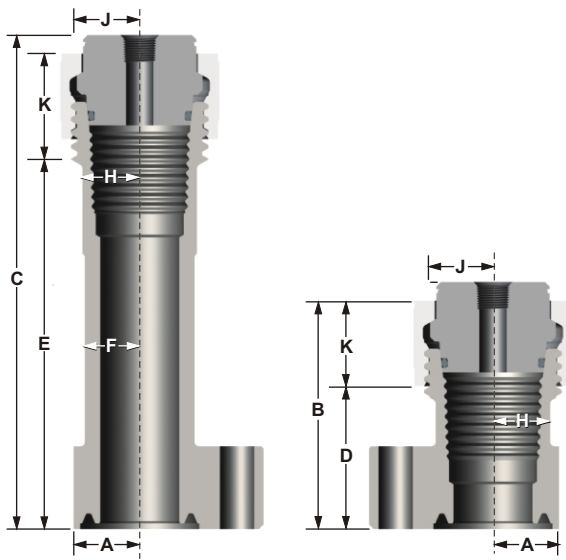

Dual-String Treetop Adapters

Weatherford's WFT-DRX dual-string treetop adapters are designed for side-by-side use on independent flanged multistring Christmas tree runs. The adapters provide ready access for wireline, lubricators, and other downhole equipment and have an API segmented WFT-DRX flanged bottom connection. All adapters provide a quick-change union connection with a pressure bleed-off port and upset tubing lift threads.

Specifications

Dimensional Data*									
Nominal Flange Size (in.)	A (in.)	B (in.)	C (in.)	D (in.)	E (in.)	F (in.)	H (in.)	J (in.)	K (in.)
1-3/4	1-3/8	5	10-7/8	3-3/8	9-1/4	1-1/16	1-3/8	1-11/16	2
2	1-3/4	6-1/2	13	3-3/4	10-1/4	1-29/64	1-33/64	2-1/16	2-1/4
2-1/2	2-7/32	7-1/8	11-7/8	5	9-3/4	1-55/64	1-55/64	2-5/8	2-7/16

*Dimensions are nominal. For more precise figures, contact Weatherford. Other sizes available on request.